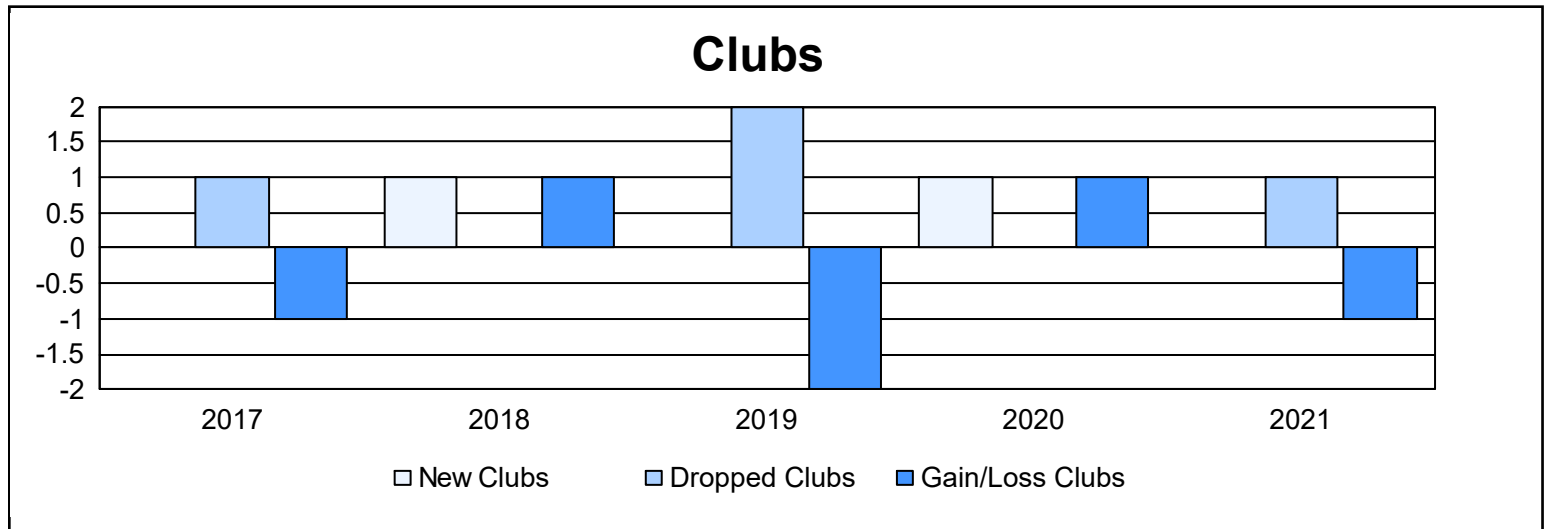

Year	New Clubs	Dropped Clubs	Gain/ Loss Clubs	New Members	Charter Members	Reinstate Members	Transfer Members	Total Member Added	Total Members Dropped	Gain/ Loss Members
2016-2017	0	1	-1	98	2	3	7	110	135	-25
2017-2018	1	0	1	114	31	6	5	156	133	23
2018-2019	0	2	-2	98	13	6	7	124	147	-23
2019-2020	1	0	1	79	21	0	3	103	126	-23
2020-2021	0	1	-1	46	2	8	3	59	168	-109
<b>Average</b>	<b>0</b>	<b>1</b>	<b>0</b>	<b>87</b>	<b>14</b>	<b>5</b>	<b>5</b>	<b>110</b>	<b>142</b>	<b>-31</b>

### Membership Composition June 2021 Cumulative