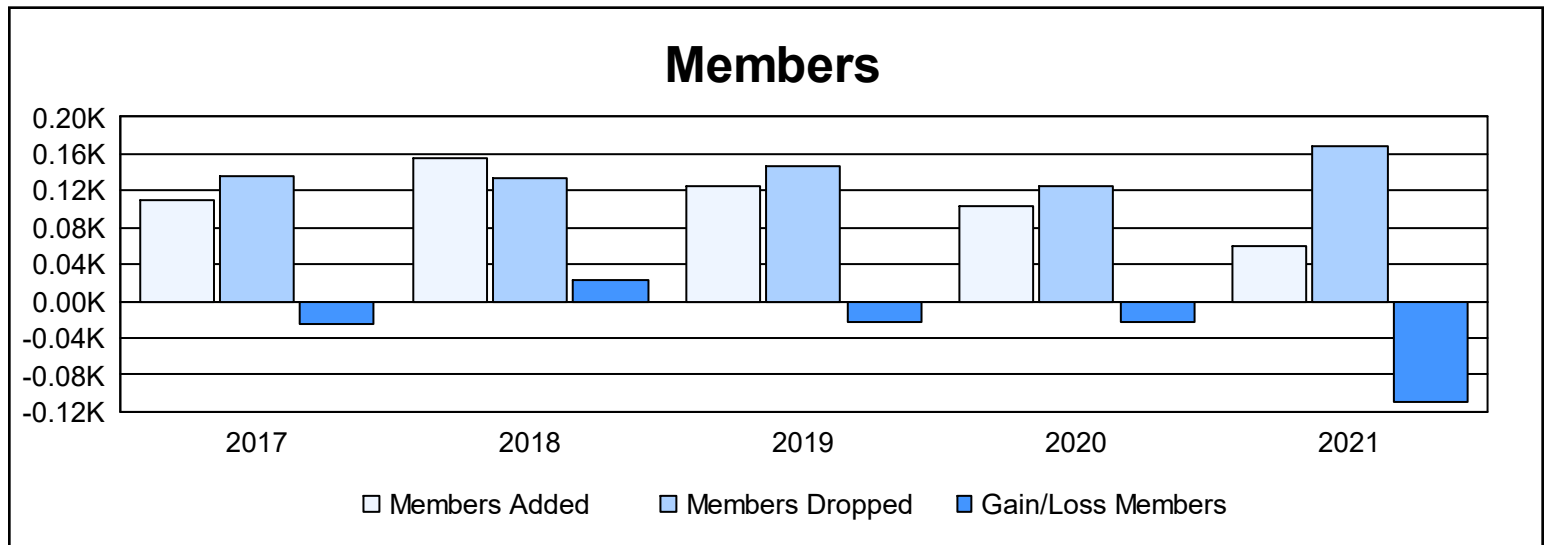

Year	New Clubs	Dropped Clubs	Gain/ Loss Clubs	New Members	Charter Members	Reinstate Members	Transfer Members	Total Member Added	Total Members Dropped	Gain/ Loss Members
2016-2017	0	1	-1	98	2	3	7	110	135	-25
2017-2018	1	0	1	114	31	6	5	156	133	23
2018-2019	0	2	-2	98	13	6	7	124	147	-23
2019-2020	1	0	1	79	21	0	3	103	126	-23
2020-2021	0	1	-1	46	2	8	3	59	168	-109
<b>Average</b>	<b>0</b>	<b>1</b>	<b>0</b>	<b>87</b>	<b>14</b>	<b>5</b>	<b>5</b>	<b>110</b>	<b>142</b>	<b>-31</b>

### Membership Composition June 2021 Cumulative