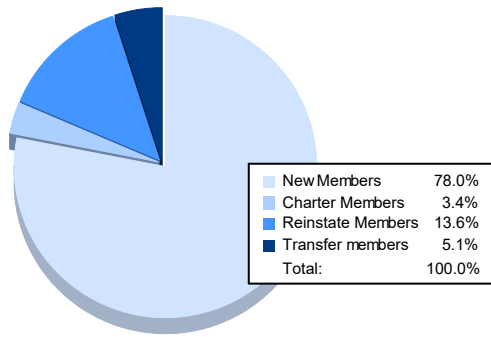

Year	New Clubs	Dropped Clubs	Gain/ Loss Clubs	New Members	Charter Members	Reinstate Members	Transfer Members	Total Member Added	Total Members Dropped	Gain/ Loss Members
2016-2017	0	1	-1	98	2	3	7	110	135	-25
2017-2018	1	0	1	114	31	6	5	156	133	23
2018-2019	0	2	-2	98	13	6	7	124	147	-23
2019-2020	1	0	1	79	21	0	3	103	126	-23
2020-2021	0	1	-1	46	2	8	3	59	168	-109
<b>Average</b>	<b>0</b>	<b>1</b>	<b>0</b>	<b>87</b>	<b>14</b>	<b>5</b>	<b>5</b>	<b>110</b>	<b>142</b>	<b>-31</b>

### Membership Composition June 2021 Cumulative